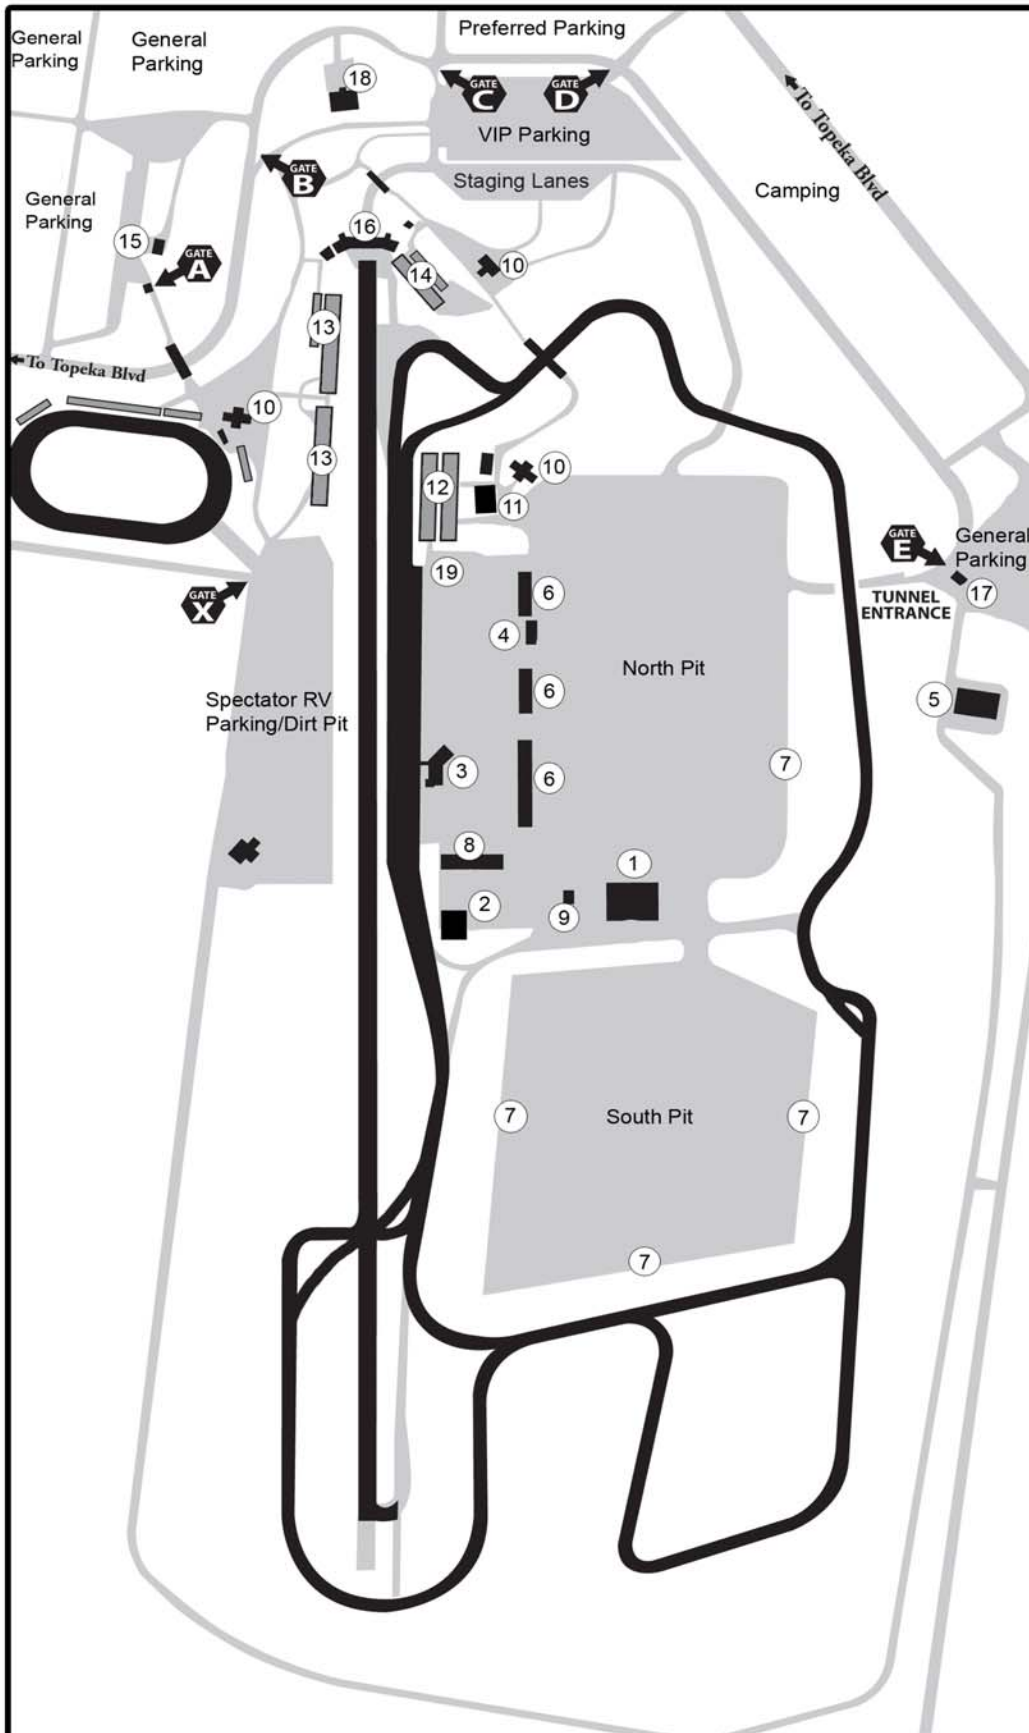

# Heartland Park Topeka Facilities Map

- 1) Tech Building/Showers
- 2) Medical Building
- 3) Timing & Scoring Building
- 4) Souvenir Store
- 5) Maintenance Building
- 6) Garages
- 7) RV Parking with electricity
- 8) Tire Building
- 9) Fuel Station
- 10) Concessions/ Restrooms
- 11) Liebler Pavilion
- 12) Pit Side Grandstands
- 13) General Admission Grandstands
- 14) Blaine Johnson Grandstands
- 15) Ticket Office
- 16) Corporate Tower
- 17) Registration Building
- 18) Main Office
- 19) Road Course Pre-Grid